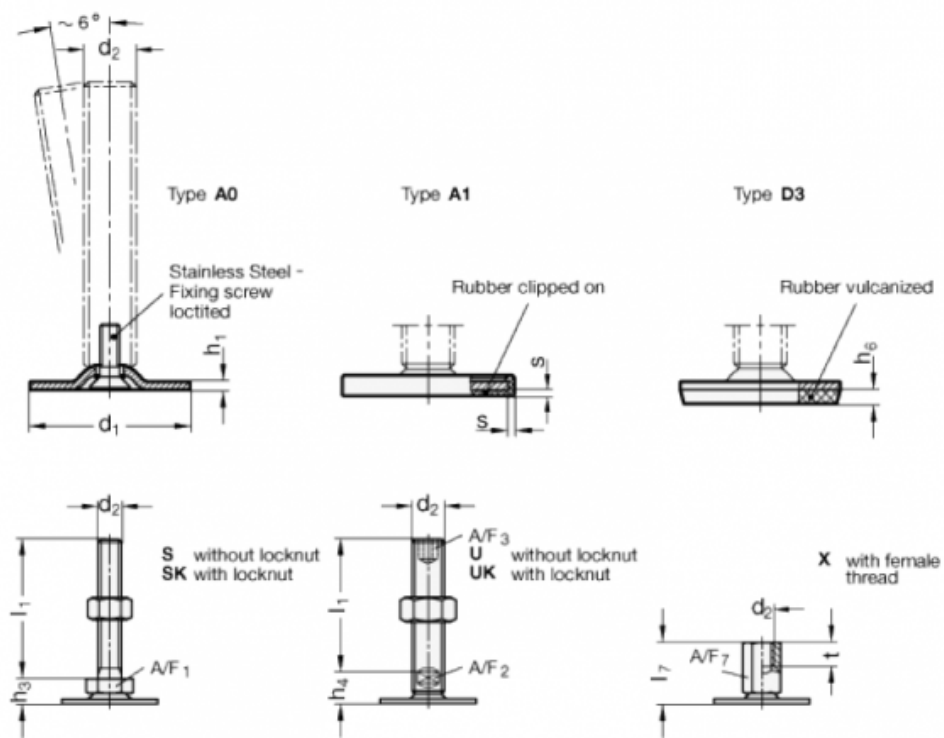

Data Sheet

Article number: 204080M863A0S

Description: E+G levelling foot
GN 40-80-M8-63-A0-S

Note: S Without nut, External hexagon at the bottom

Measures

A/F1	=	17
d1	=	80
d2	=	M8
h1	=	3
h3	=	12
h6	=	
h1	=	63
s	=	